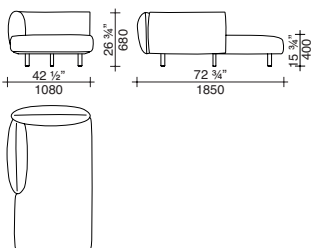

LH GE1222SX / GE1222SXE

RH GE1222DX / GE1222DXE

LH GE1422SX / GE1422SXE

RH GE1422DX / GE1422DXE

End unit dormeuse

LH GC1123SX / GC1123SXE

RH GC1123DX / GC1123DXE

Pouf