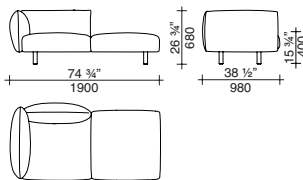

Open end unit

LH GE1121SX / GE1121SXE