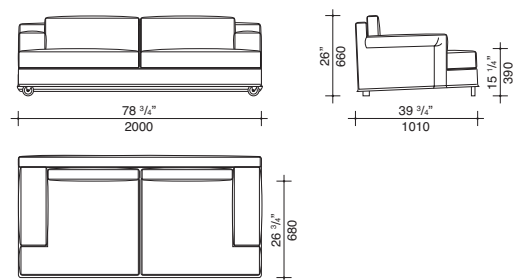

# ABERDEEN

Description

Graphic

SOFA  
Width 2000 - 78 3/4"

only available in fabric  
Aberdeen collection

SOFA  
Width 2300 - 90 1/2"

only available in fabric  
Aberdeen collection

SOFA  
Width 2780 - 109 1/2"

only available in fabric  
Aberdeen collection

ARMCHAIR  
Width 1050 - 41 3/4"

only available in fabric  
Aberdeen collection