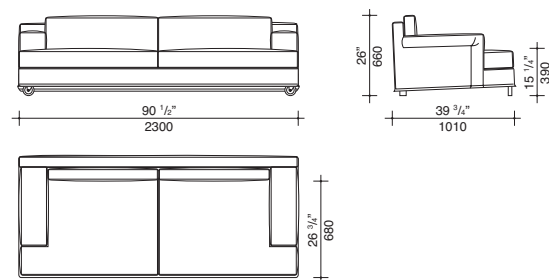

# ABERDEEN

Description

Graphic

SOFA  
Width 2000 - 78 3/4"

only available in fabric  
Aberdeen collection

SOFA  
Width 2300 - 90 1/2"

only available in fabric  
Aberdeen collection

SOFA  
Width 2780 - 109 1/2"

only available in fabric  
Aberdeen collection

ARMCHAIR  
Width 1050 - 41 3/4"

only available in fabric  
Aberdeen collection