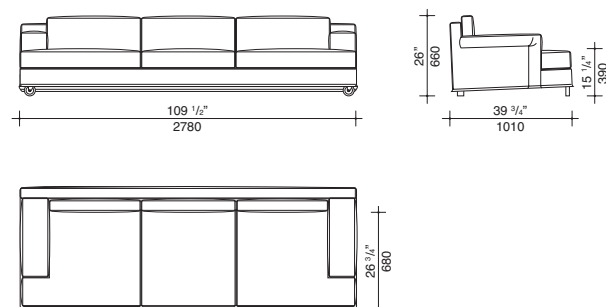

# ABERDEEN

Description

Graphic

SOFA  
Width 2000 - 78 3/4"

only available in fabric  
Aberdeen collection

SOFA  
Width 2300 - 90 1/2"

only available in fabric  
Aberdeen collection

SOFA  
Width 2780 - 109 1/2"

only available in fabric  
Aberdeen collection

ARMCHAIR  
Width 1050 - 41 3/4"

only available in fabric  
Aberdeen collection