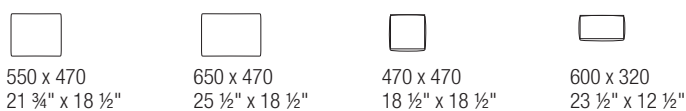

Mensola divano Yard

Mobile a giorno retro divano Yard

Tavolino court Yard