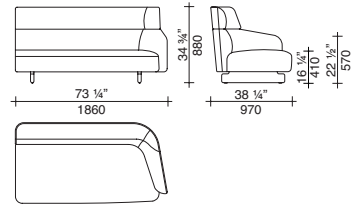

ARES

Sofa

WA1211

WA1511

WA1811

End unit

LH WB1511S

RH WB1511D

LH WB1811S

RH WB1811D

Central unit

WC1511

WC1811

Corner unit

WD1612

End dormeuse

LH WE1314S

RH WE1314D

LH WE1513S

RH WE1513D

Additional cushion

DV011

DV022