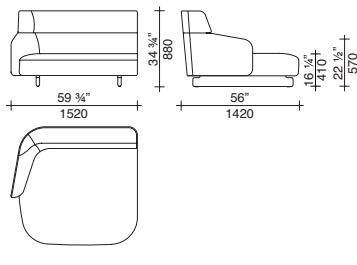

ARES

Sofa

WA1211

WA1511

WA1811

End unit

LH WB1511S

RH WB1511D

LH WB1811S

RH WB1811D

Central unit

WC1511

WC1811

Corner unit

WD1612

End dormeuse

LH WE1314S

RH WE1314D

LH WE1513S

RH WE1513D

Additional cushion

DV011

DV022