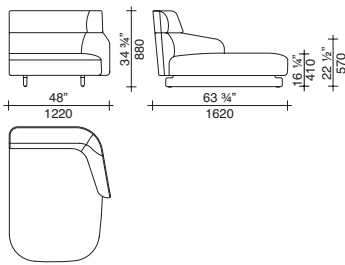

ARES

Sofa

WA1211

WA1511

WA1811

End unit

LH WB1511S

RH WB1511D

LH WB1811S

RH WB1811D

Central unit

WC1511

WC1811

Corner unit

WD1612

End dormeuse

LH WE1314S

RH WE1314D

LH WE1513S

RH WE1513D

Additional cushion

DV011

DV022