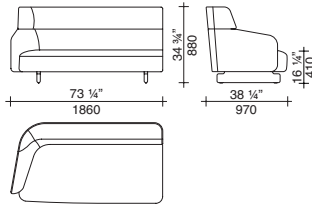

ARES

Sofa

WA1211

WA1511

WA1811

End unit

LH WB1511S

RH WB1511D

LH WB1811S

RH WB1811D

Central unit

WC1511

WC1811

Corner unit

WD1612

End dormeuse

LH WE1314S

RH WE1314D

LH WE1513S

RH WE1513D

Additional cushion

DV011

DV022