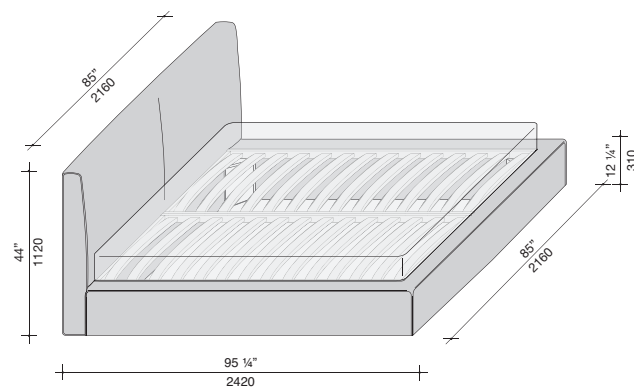

PADDED DOUBLE BED QUEEN SIZE

With blanket stitching.

Required mattress:
cm 203 - 80" x 153 - 60 1/4".

PADDED DOUBLE BED KING SIZE

With blanket stitching.

Required mattress:
cm 203 - 80" x 193 - 76".

LULLABY with container

Description

Graphic

PADDED DOUBLE BED

With blanket stitching.

Finishing:
- upholstery in fabric/synthetic leather/
leather **removable**

Required mattress:
cm 200 - 78 3/4" x 160 - 63".

Required mattress:
cm 200 - 78 3/4" x 170 - 67".

Required mattress:
cm 200 - 78 3/4" x 180 - 70 3/4".