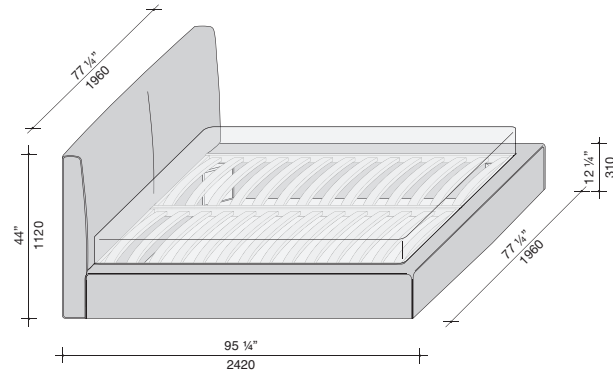

cm 200 - 78 3/4" x 160 - 63".

Required mattress:

cm 200 - 78 3/4" x 170 - 67".

Required mattress:

cm 200 - 78 3/4" x 180 - 70 3/4".

LULLABY

Description

Graphic

PADDED DOUBLE BED QUEEN SIZE

With blanket stitching.

Required mattress:
cm 203 - 80" x 153 - 60 1/4".

PADDED DOUBLE BED KING SIZE

With blanket stitching.

Required mattress:
cm 203 - 80" x 193 - 76".

LULLABY with container

Description

Graphic

PADDED DOUBLE BED

With blanket stitching.

Finishing:
- upholstery in fabric/synthetic leather/
leather **removable**

Required mattress:
cm 200 - 78 3/4" x 160 - 63".

Required mattress:
cm 200 - 78 3/4" x 170 - 67".

Required mattress:
cm 200 - 78 3/4" x 180 - 70 3/4".