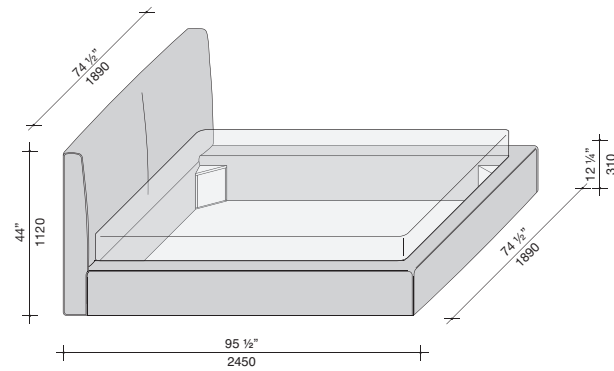

cm 200 - 78 3/4" x 160 - 63".

Required mattress:

cm 200 - 78 3/4" x 170 - 67".

Required mattress:

cm 200 - 78 3/4" x 180 - 70 3/4".

LULLABY

Description

Graphic

PADDED DOUBLE BED QUEEN SIZE

With blanket stitching.

Required mattress:
cm 203 - 80" x 153 - 60 1/4".

PADDED DOUBLE BED KING SIZE

With blanket stitching.

Required mattress:
cm 203 - 80" x 193 - 76".

LULLABY with container

Description

Graphic

PADDED DOUBLE BED

With blanket stitching.

Finishing:
- upholstery in fabric/synthetic leather/
leather **removable**

Required mattress:
cm 200 - 78 3/4" x 160 - 63".

Required mattress:
cm 200 - 78 3/4" x 170 - 67".

Required mattress:
cm 200 - 78 3/4" x 180 - 70 3/4".