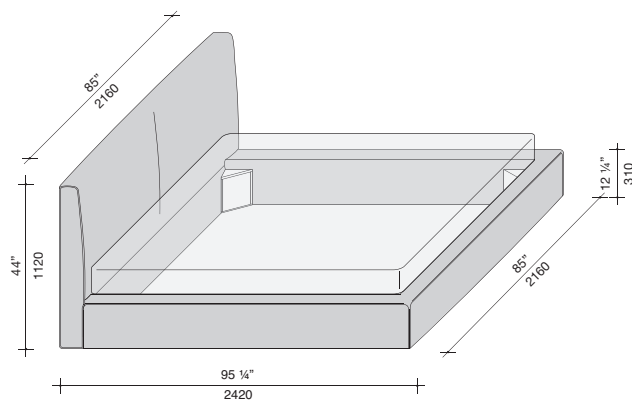

LULLABY

Description

Graphic

PADDED DOUBLE BED

With blanket stitching.

Finishing:

- upholstery in fabric/synthetic leather/
leather **removable**

Required mattress:

cm 200 - 78 3/4" x 160 - 63".

Required mattress:

cm 200 - 78 3/4" x 170 - 67".

Required mattress:

cm 200 - 78 3/4" x 180 - 70 3/4".

LULLABY

Description

Graphic

PADDED DOUBLE BED QUEEN SIZE

With blanket stitching.

Required mattress:
cm 203 - 80" x 153 - 60 1/4".

PADDED DOUBLE BED KING SIZE

With blanket stitching.

Required mattress:
cm 203 - 80" x 193 - 76".

LULLABY with container

Description

Graphic

PADDED DOUBLE BED

With blanket stitching.

Finishing:
- upholstery in fabric/synthetic leather/
leather **removable**

Required mattress:
cm 200 - 78 3/4" x 160 - 63".

Required mattress:
cm 200 - 78 3/4" x 170 - 67".