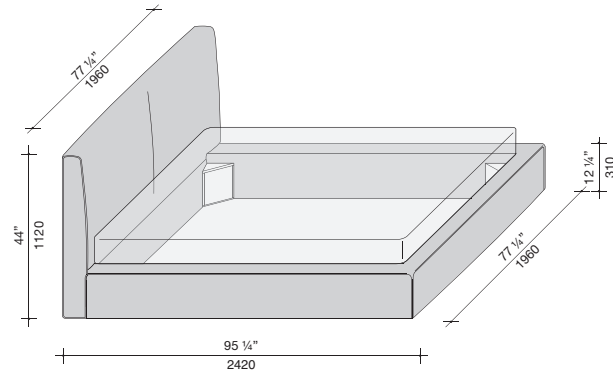

LULLABY

Description

Graphic

PADDED DOUBLE BED

With blanket stitching.

Finishing:

- upholstery in fabric/synthetic leather/
leather **removable**

Required mattress:

cm 200 - 78 3/4" x 160 - 63".

Required mattress:

cm 200 - 78 3/4" x 170 - 67".

Required mattress:

cm 200 - 78 3/4" x 180 - 70 3/4".

LULLABY

Description

Graphic

PADDED DOUBLE BED QUEEN SIZE

With blanket stitching.

Required mattress:
cm 203 - 80" x 153 - 60 1/4".

PADDED DOUBLE BED KING SIZE

With blanket stitching.

Required mattress:
cm 203 - 80" x 193 - 76".

LULLABY with container

Description

Graphic

PADDED DOUBLE BED

With blanket stitching.

Finishing:
- upholstery in fabric/synthetic leather/
leather **removable**

Required mattress:
cm 200 - 78 3/4" x 160 - 63".

Required mattress:
cm 200 - 78 3/4" x 170 - 67".