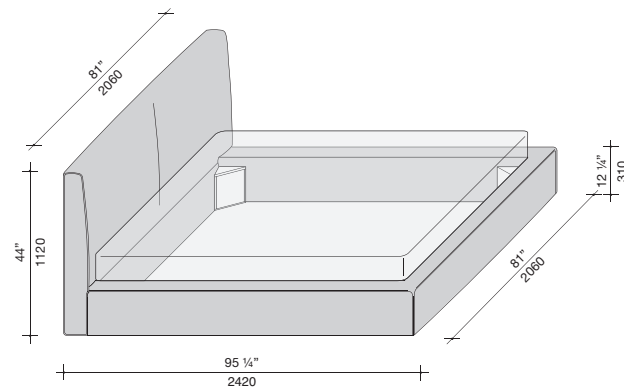

cm 200 - 78 3/4" x 160 - 63".

Required mattress:

cm 200 - 78 3/4" x 170 - 67".

Required mattress:

cm 200 - 78 3/4" x 180 - 70 3/4".

LULLABY

Description

Graphic

PADDED DOUBLE BED QUEEN SIZE

With blanket stitching.

Required mattress:
cm 203 - 80" x 153 - 60 1/4".

PADDED DOUBLE BED KING SIZE

With blanket stitching.

Required mattress:
cm 203 - 80" x 193 - 76".

LULLABY with container

Description

Graphic

PADDED DOUBLE BED

With blanket stitching.

Finishing:
- upholstery in fabric/synthetic leather/
leather **removable**

Required mattress:
cm 200 - 78 3/4" x 160 - 63".

Required mattress:
cm 200 - 78 3/4" x 170 - 67".

Required mattress:
cm 200 - 78 3/4" x 180 - 70 3/4".