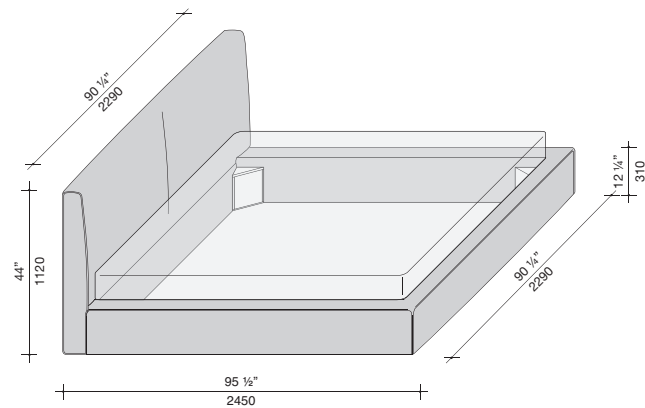

cm 200 - 78 3/4" x 160 - 63".

Required mattress:

cm 200 - 78 3/4" x 170 - 67".

Required mattress:

cm 200 - 78 3/4" x 180 - 70 3/4".

LULLABY

Description

Graphic

PADDED DOUBLE BED QUEEN SIZE

With blanket stitching.

Required mattress:
cm 203 - 80" x 153 - 60 1/4".

PADDED DOUBLE BED KING SIZE

With blanket stitching.

Required mattress:
cm 203 - 80" x 193 - 76".

LULLABY with container

Description

Graphic

PADDED DOUBLE BED

With blanket stitching.

Finishing:
- upholstery in fabric/synthetic leather/
leather **removable**

Required mattress:
cm 200 - 78 3/4" x 160 - 63".

Required mattress:
cm 200 - 78 3/4" x 170 - 67".

Required mattress:
cm 200 - 78 3/4" x 180 - 70 3/4".