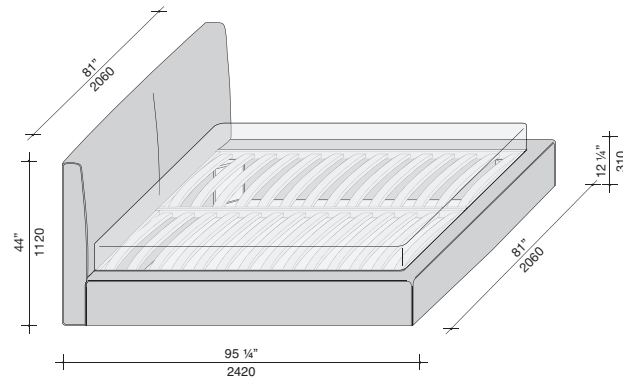

PADDED DOUBLE BED QUEEN SIZE

With blanket stitching.

Required mattress:
cm 203 - 80" x 153 - 60 1/4".

PADDED DOUBLE BED KING SIZE

With blanket stitching.

Required mattress:
cm 203 - 80" x 193 - 76".

LULLABY with container

Description

Graphic

PADDED DOUBLE BED

With blanket stitching.

Finishing:
- upholstery in fabric/synthetic leather/
leather **removable**

Required mattress:
cm 200 - 78 3/4" x 160 - 63".

Required mattress:
cm 200 - 78 3/4" x 170 - 67".

Required mattress:
cm 200 - 78 3/4" x 180 - 70 3/4".