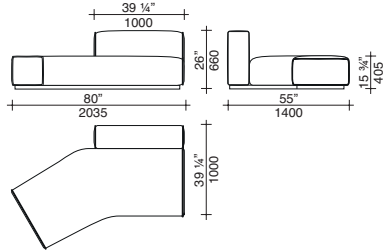

NIVEAUX

Units depth 1000-39 1/4"

CH1101

CG1102

CA1101

CA1102

Units depth 1200 - 47 1/4"

CA1201

Units depth 1400 - 55"

LH CL1402SX

RH CL1402DX

LH CM1402SX

RH CM1402DX

End units

LH CB1201SX

RH CB1201DX