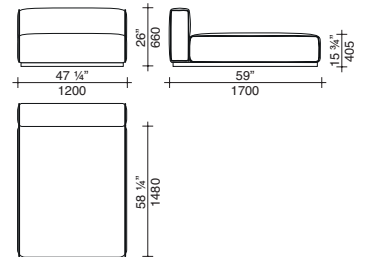

Units depth 1400 - 55"

LH CL1402SX

RH CL1402DX

LH CM1402SX

RH CM1402DX

End units

LH CB1201SX

RH CB1201DX

Corner units

CM1502

Dormeuse

CB1301

CB1302

Free-standing backrest

CC1002

CC1102