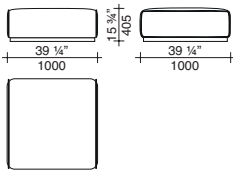

NIVEAUX

Units depth 1000-39 1/4"

CH1101

CG1102

CA1101

CA1102

Units depth 1200 - 47 1/4"

CA1201

Units depth 1400 - 55"

LH CL1402SX

RH CL1402DX

LH CM1402SX

RH CM1402DX

End units

LH CB1201SX

RH CB1201DX