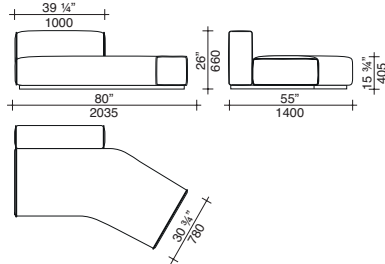

NIVEAUX

Units depth 1000-39 1/4"

CH1101

CG1102

CA1101

CA1102

Units depth 1200 - 47 1/4"

CA1201

Units depth 1400 - 55"

LH CL1402SX

RH CL1402DX

LH CM1402SX

RH CM1402DX

End units

LH CB1201SX

RH CB1201DX