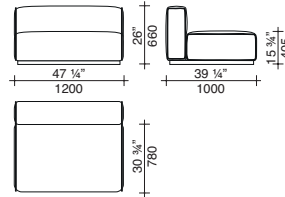

NIVEAUX

Units depth 1000-39 1/4"

CH1101

CG1102

CA1101

CA1102

Units depth 1200 - 47 1/4"

CA1201

Units depth 1400 - 55"

LH CL1402SX

RH CL1402DX

LH CM1402SX

RH CM1402DX

End units

LH CB1201SX

RH CB1201DX