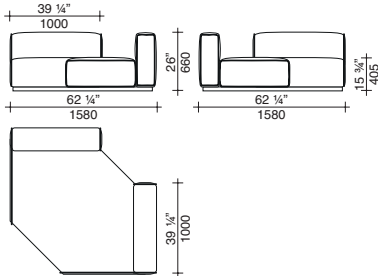

Corner units

CM1502

Dormeuse