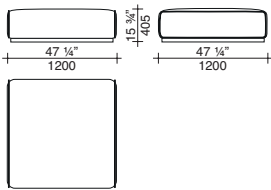

NIVEAUX

Units depth 1000-39 1/4"

CH1101

CG1102

CA1101

CA1102

Units depth 1200 - 47 1/4"

CA1201

Units depth 1400 - 55"

LH CL1402SX

RH CL1402DX

LH CM1402SX

RH CM1402DX

End units

LH CB1201SX

RH CB1201DX