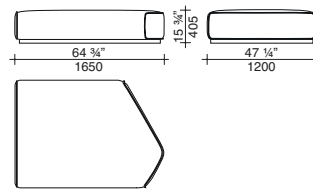

Units depth 1400 - 55"

LH CL1402SX

RH CL1402DX

LH CM1402SX

RH CM1402DX

End units

LH CB1201SX

RH CB1201DX