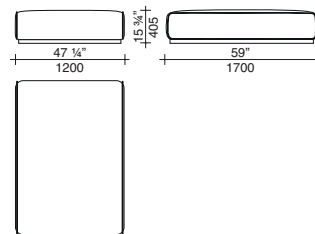

NIVEAUX

Units depth 1000-39 1/4"

Units depth 1200 - 47 1/4"

Units depth 1400 - 55"

End units

Corner units

Dormeuse

CB1301

Free-standing backrest

CC1002

CC1102

Cushion