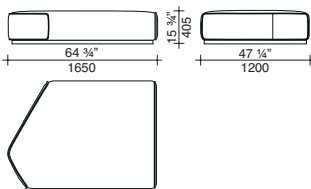

Units depth 1400 - 55"

LH CL1402SX

RH CL1402DX

LH CM1402SX

RH CM1402DX

End units

LH CB1201SX

RH CB1201DX