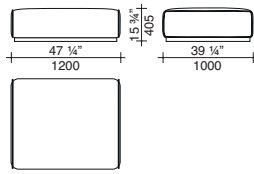

NIVEAUX

Units depth 1000-39 1/4"

CH1101

CG1102

CA1101

CA1102

Units depth 1200 - 47 1/4"

CA1201

Units depth 1400 - 55"

LH CL1402SX

RH CL1402DX

LH CM1402SX

RH CM1402DX

End units

LH CB1201SX

RH CB1201DX