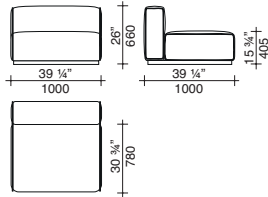

NIVEAUX

Units depth 1000-39 1/4"

CH1101

CG1102

CA1101

CA1102

Units depth 1200 - 47 1/4"

CA1201

Units depth 1400 - 55"

LH CL1402SX

RH CL1402DX

LH CM1402SX

RH CM1402DX

End units

LH CB1201SX

RH CB1201DX