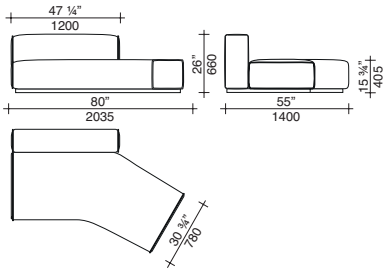

Units depth 1400 - 55"

LH CL1402SX

RH CL1402DX

LH CM1402SX

RH CM1402DX

End units

LH CB1201SX

RH CB1201DX