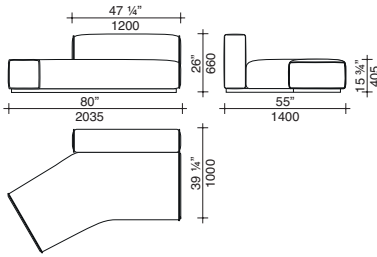

Units depth 1400 - 55"

LH CL1402SX

RH CL1402DX

LH CM1402SX

RH CM1402DX

End units

LH CB1201SX

RH CB1201DX