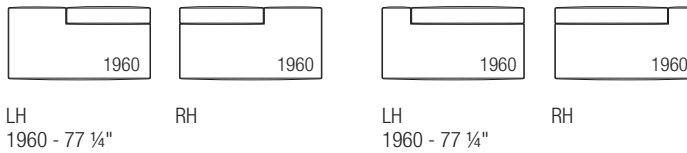

SNAP

abacus components

Sofa depth 980 - 38 1/2"

End unit depth 980 - 38 1/2"

End unit depth 1200 - 47 1/4"

End unit depth 1460 - 57 1/2"

Central unit depth 980 - 38 1/2"

Central unit depth 1200 - 47 1/4"

Dormeuse depth 1680 - 66 1/4"

Dormeuse depth 2180 - 85 3/4"

Open unit depth 980 - 38 1/2"

Pouf

Decorative foot

Additional cushion with strip

Additional cushion with rol