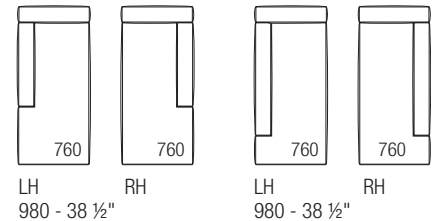

SNAP

abacus components

Sofa depth 980 - 38 1/2"

End unit depth 980 - 38 1/2"

End unit depth 1200 - 47 1/4"

End unit depth 1460 - 57 1/2"

Central unit depth 980 - 38 1/2"

Central unit depth 1200 - 47 1/4"

Dormeuse depth 1680 - 66 1/4"

Dormeuse depth 2180 - 85 3/4"

Open unit depth 980 - 38 1/2"

Pouf

Decorative foot

Additional cushion with strip

Additional cushion with rol