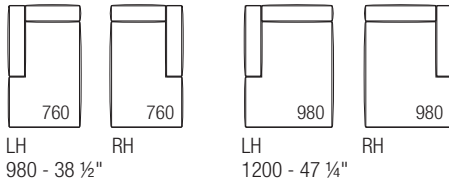

SNAP

abacus components

Sofa depth 980 - 38 1/2"

End unit depth 980 - 38 1/2"

End unit depth 1200 - 47 1/4"

End unit depth 1460 - 57 1/2"

Central unit depth 980 - 38 1/2"

Central unit depth 1200 - 47 1/4"

Dormeuse depth 1680 - 66 1/4"

Dormeuse depth 2180 - 85 3/4"

Open unit depth 980 - 38 1/2"

Pouf

Decorative foot

Additional cushion with strip

Additional cushion with rol