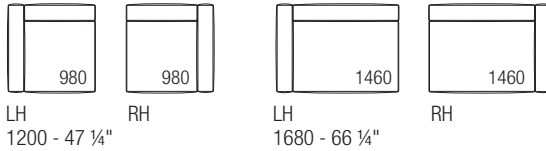

SNAP

abacus components

Sofa depth 980 - 38 1/2"

End unit depth 980 - 38 1/2"

End unit depth 1200 - 47 1/4"

End unit depth 1460 - 57 1/2"

Central unit depth 980 - 38 1/2"

Central unit depth 1200 - 47 1/4"

Dormeuse depth 1680 - 66 1/4"

Dormeuse depth 2180 - 85 3/4"

Open unit depth 980 - 38 1/2"

Pouf

Decorative foot

Additional cushion with strip

Additional cushion with rol