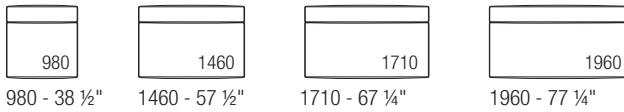

SNAP

abacus components

Sofa depth 980 - 38 1/2"

End unit depth 980 - 38 1/2"

End unit depth 1200 - 47 1/4"

End unit depth 1460 - 57 1/2"

Central unit depth 980 - 38 1/2"

Central unit depth 1200 - 47 1/4"

Dormeuse depth 1680 - 66 1/4"

Dormeuse depth 2180 - 85 3/4"

Open unit depth 980 - 38 1/2"

Pouf

Decorative foot

Additional cushion with strip

Additional cushion with rol