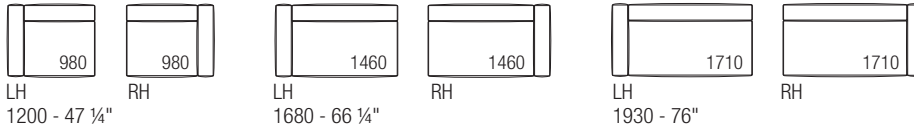

SNAP

abacus components

Sofa depth 980 - 38 1/2"

End unit depth 980 - 38 1/2"

End unit depth 1200 - 47 1/4"

End unit depth 1460 - 57 1/2"

Central unit depth 980 - 38 1/2"

Central unit depth 1200 - 47 1/4"

Dormeuse depth 1680 - 66 1/4"

Dormeuse depth 2180 - 85 3/4"

Open unit depth 980 - 38 1/2"

Pouf

Decorative foot

Additional cushion with strip

Additional cushion with rol