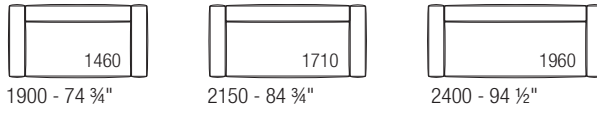

SNAP

abacus components

Sofa depth 980 - 38 1/2"

End unit depth 980 - 38 1/2"

End unit depth 1200 - 47 1/4"

End unit depth 1460 - 57 1/2"

Central unit depth 980 - 38 1/2"

Central unit depth 1200 - 47 1/4"

Dormeuse depth 1680 - 66 1/4"

Dormeuse depth 2180 - 85 3/4"

Open unit depth 980 - 38 1/2"

Pouf

Decorative foot

Additional cushion with strip

Additional cushion with rol