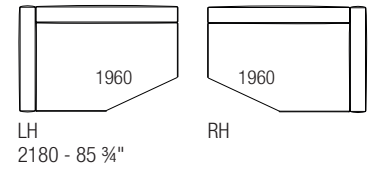

SNAP

abacus components

Sofa depth 980 - 38 1/2"

End unit depth 980 - 38 1/2"

End unit depth 1200 - 47 1/4"

End unit depth 1460 - 57 1/2"

Central unit depth 980 - 38 1/2"

Central unit depth 1200 - 47 1/4"

Dormeuse depth 1680 - 66 1/4"

Dormeuse depth 2180 - 85 3/4"

Open unit depth 980 - 38 1/2"

Pouf

Decorative foot

Additional cushion with strip

Additional cushion with rol