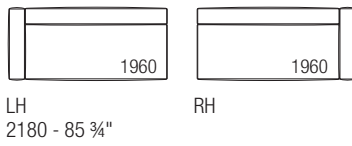

SNAP

abacus components

Sofa depth 980 - 38 1/2"

End unit depth 980 - 38 1/2"

End unit depth 1200 - 47 1/4"

End unit depth 1460 - 57 1/2"

Central unit depth 980 - 38 1/2"

Central unit depth 1200 - 47 1/4"

Dormeuse depth 1680 - 66 1/4"

Dormeuse depth 2180 - 85 3/4"

Open unit depth 980 - 38 1/2"

Pouf

Decorative foot

Additional cushion with strip

Additional cushion with rol