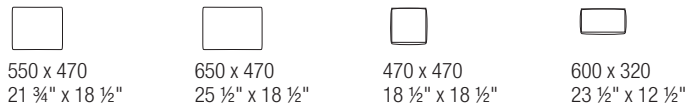

Yard sofa shelf

Open container Yard retro sofa

Court Yard coffee table