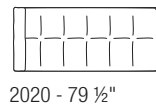

Yard daybed depth 910 - 35 3/4"