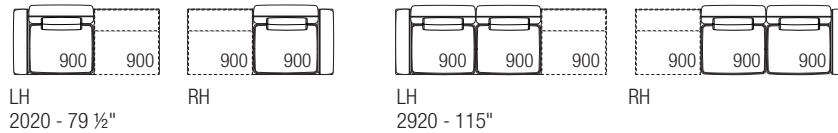

End unit with space arranged for code RP090 depth 1000 - 39 1/4"