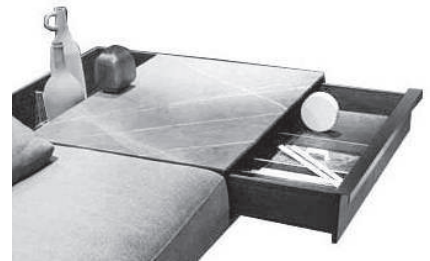

unit with drawer and open compartment

mm 900 - 35 ½" x 900 - 35 ½" x h. 171 - 6 ¾"
matt grey stone top