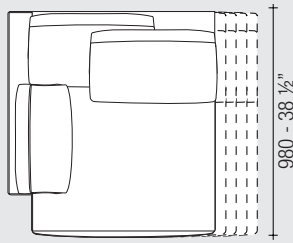

Central unit - custom depth 980 - 38 1/2"

Central unit with structural backrest cushions 550x550 - 21 3/4" x 21 3/4" - custom depth 980 - 38 1/2"

Corner unit depth 980 - 38 1/2"

Corner unit with structural backrest cushions 550x550 - 21 3/4" x 21 3/4" depth 980 - 38 1/2"

LH
1100 - 43 1/4"

Central dormeuse with structural backrest cushions 550x550 - 21 3/4" x 21 3/4" depth 1580 - 62 1/4"

1000 - 39 1/4"

Pouf - custom depth 980 - 38 1/2"

800 - 31 1/2"

Square pouf - custom depth 980 - 38 1/2"

980 - 38 1/2"

Additional cushion

480 x 480
18 3/4" x 18 3/4"

550 x 550
21 3/4" x 21 3/4"

600 x 320
23 1/2" x 12 1/2"

Custom-size units

End units

standard 900 - 1100 /
35 1/2" - 43 1/4"
custom 950 - 1000 - 1050 /
37 1/4" - 39 1/4" - 41 1/4"

End units with structural backrest cushions

standard 900 - 1100 /
35 1/2" - 43 1/4"
custom 950 - 1000 - 1050 /
37 1/4" - 39 1/4" - 41 1/4"

Central units

standard 800 - 1000 /
31 1/2" - 39 1/4"
custom 850 - 900 - 950 /
33 1/2" - 35 1/2" - 37 1/4"