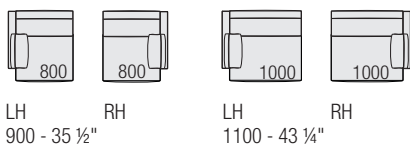

GLEE

abacus components

Sofa depth 980 - 38 1/2"

Sofa with structural backrest cushions 550x550 - 21 3/4" x 21 3/4" depth 980 - 38 1/2"

End unit - custom depth 980 - 38 1/2"

End unit with structural backrest cushions 550x550 - 21 3/4" x 21 3/4" - custom depth 980 - 38 1/2"

Central unit - custom depth 980 - 38 1/2"

Central unit with structural backrest cushions 550x550 - 21 3/4" x 21 3/4" - custom depth 980 - 38 1/2"

Corner unit depth 980 - 38 1/2"

Corner unit with structural backrest cushions 550x550 - 21 3/4" x 21 3/4" depth 980 - 38 1/2"

980 - 38 1/2"

Additional cushion

480 x 480
18 3/4" x 18 3/4"

550 x 550
21 3/4" x 21 3/4"

600 x 320
23 1/2" x 12 1/2"

Custom-size units

End units

standard 900 - 1100 /
35 1/2" - 43 1/4"
custom 950 - 1000 - 1050 /
37 1/4" - 39 1/4" - 41 1/4"

End units with structural backrest cushions

standard 900 - 1100 /
35 1/2" - 43 1/4"
custom 950 - 1000 - 1050 /
37 1/4" - 39 1/4" - 41 1/4"

Central units

standard 800 - 1000 /
31 1/2" - 39 1/4"
custom 850 - 900 - 950 /
33 1/2" - 35 1/2" - 37 1/4"