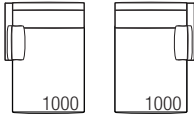

GLEE

abacus components

Sofa depth 980 - 38 1/2"

Sofa with structural backrest cushions 550x550 - 21 3/4" x 21 3/4" depth 980 - 38 1/2"

End unit - custom depth 980 - 38 1/2"

End unit with structural backrest cushions 550x550 - 21 3/4" x 21 3/4" - custom depth 980 - 38 1/2"

Central unit - custom depth 980 - 38 1/2"

Central unit with structural backrest cushions 550x550 - 21 3/4" x 21 3/4" - custom depth 980 - 38 1/2"

Corner unit depth 980 - 38 1/2"

Corner unit with structural backrest cushions 550x550 - 21 3/4" x 21 3/4" depth 980 - 38 1/2"

GLEE

abacus components

End unit dormeuse depth 1580 - 62 1/4"

LH
1100 - 43 1/4"

End unit dormeuse with structural backrest cushions 550x550 - 21 3/4" x 21 3/4" depth 1580 - 62 1/4"

LH
1100 - 43 1/4"

Central dormeuse depth 1580 - 62 1/4"

980 - 38 1/2"

Additional cushion

480 x 480
18 3/4" x 18 3/4"

550 x 550
21 3/4" x 21 3/4"

600 x 320
23 1/2" x 12 1/2"

Custom-size units

End units

standard 900 - 1100 /
35 1/2" - 43 1/4"
custom 950 - 1000 - 1050 /
37 1/4" - 39 1/4" - 41 1/4"