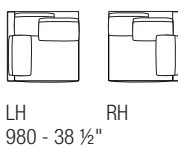

GLEE

abacus components

Sofa depth 980 - 38 1/2"

Sofa with structural backrest cushions 550x550 - 21 3/4" x 21 3/4" depth 980 - 38 1/2"

End unit - custom depth 980 - 38 1/2"

End unit with structural backrest cushions 550x550 - 21 3/4" x 21 3/4" - custom depth 980 - 38 1/2"

Central unit - custom depth 980 - 38 1/2"

Central unit with structural backrest cushions 550x550 - 21 3/4" x 21 3/4" - custom depth 980 - 38 1/2"

Corner unit depth 980 - 38 1/2"

Corner unit with structural backrest cushions 550x550 - 21 3/4" x 21 3/4" depth 980 - 38 1/2"

GLEE

abacus components

End unit dormeuse depth 1580 - 62 1/4"

LH
1100 - 43 1/4"

End unit dormeuse with structural backrest cushions 550x550 - 21 3/4" x 21 3/4" depth 1580 - 62 1/4"

LH
1100 - 43 1/4"

Central dormeuse depth 1580 - 62 1/4"

980 - 38 1/2"

Additional cushion

480 x 480
18 3/4" x 18 3/4"

550 x 550
21 3/4" x 21 3/4"

600 x 320
23 1/2" x 12 1/2"

Custom-size units

End units

standard 900 - 1100 /
35 1/2" - 43 1/4"
custom 950 - 1000 - 1050 /
37 1/4" - 39 1/4" - 41 1/4"