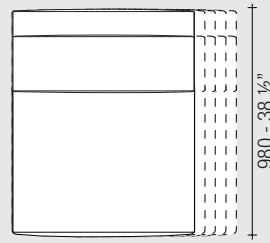

Central unit - custom depth 980 - 38 1/2"

Central unit with structural backrest cushions 550x550 - 21 3/4" x 21 3/4" - custom depth 980 - 38 1/2"

Corner unit depth 980 - 38 1/2"

Corner unit with structural backrest cushions 550x550 - 21 3/4" x 21 3/4" depth 980 - 38 1/2"

LH
1100 - 43 1/4"

Central dormeuse with structural backrest cushions 550x550 - 21 3/4" x 21 3/4" depth 1580 - 62 1/4"

1000 - 39 1/4"

Pouf - custom depth 980 - 38 1/2"

800 - 31 1/2"

Square pouf - custom depth 980 - 38 1/2"

980 - 38 1/2"

Additional cushion

480 x 480
18 3/4" x 18 3/4"

550 x 550
21 3/4" x 21 3/4"

600 x 320
23 1/2" x 12 1/2"

Custom-size units

End units

standard 900 - 1100 /
35 1/2" - 43 1/4"
custom 950 - 1000 - 1050 /
37 1/4" - 39 1/4" - 41 1/4"

End units with structural backrest cushions

standard 900 - 1100 /
35 1/2" - 43 1/4"
custom 950 - 1000 - 1050 /
37 1/4" - 39 1/4" - 41 1/4"

Central units

standard 800 - 1000 /
31 1/2" - 39 1/4"
custom 850 - 900 - 950 /
33 1/2" - 35 1/2" - 37 1/4"