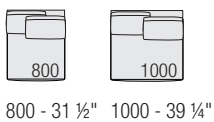

GLEE

abacus components

Sofa depth 980 - 38 1/2"

Sofa with structural backrest cushions 550x550 - 21 3/4" x 21 3/4" depth 980 - 38 1/2"

End unit - custom depth 980 - 38 1/2"

End unit with structural backrest cushions 550x550 - 21 3/4" x 21 3/4" - custom depth 980 - 38 1/2"

Central unit - custom depth 980 - 38 1/2"

Central unit with structural backrest cushions 550x550 - 21 3/4" x 21 3/4" - custom depth 980 - 38 1/2"

Corner unit depth 980 - 38 1/2"

Corner unit with structural backrest cushions 550x550 - 21 3/4" x 21 3/4" depth 980 - 38 1/2"

980 - 38 1/2"

Additional cushion

480 x 480
18 3/4" x 18 3/4"

550 x 550
21 3/4" x 21 3/4"

600 x 320
23 1/2" x 12 1/2"

Custom-size units

End units

standard 900 - 1100 /
35 1/2" - 43 1/4"
custom 950 - 1000 - 1050 /
37 1/4" - 39 1/4" - 41 1/4"