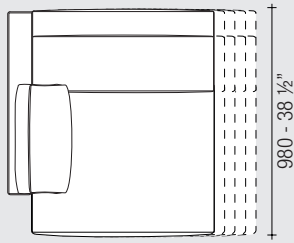

Central unit - custom depth 980 - 38 1/2"

Central unit with structural backrest cushions 550x550 - 21 3/4" x 21 3/4" - custom depth 980 - 38 1/2"

Corner unit depth 980 - 38 1/2"

Corner unit with structural backrest cushions 550x550 - 21 3/4" x 21 3/4" depth 980 - 38 1/2"

LH
1100 - 43 1/4"

Central dormeuse with structural backrest cushions 550x550 - 21 3/4" x 21 3/4" depth 1580 - 62 1/4"

1000 - 39 1/4"

Pouf - custom depth 980 - 38 1/2"

800 - 31 1/2"

Square pouf - custom depth 980 - 38 1/2"

980 - 38 1/2"

Additional cushion

480 x 480
18 3/4" x 18 3/4"

550 x 550
21 3/4" x 21 3/4"

600 x 320
23 1/2" x 12 1/2"

Custom-size units

End units

standard 900 - 1100 /
35 1/2" - 43 1/4"
custom 950 - 1000 - 1050 /
37 1/4" - 39 1/4" - 41 1/4"

End units with structural backrest cushions

standard 900 - 1100 /
35 1/2" - 43 1/4"
custom 950 - 1000 - 1050 /
37 1/4" - 39 1/4" - 41 1/4"

Central units

standard 800 - 1000 /
31 1/2" - 39 1/4"
custom 850 - 900 - 950 /
33 1/2" - 35 1/2" - 37 1/4"