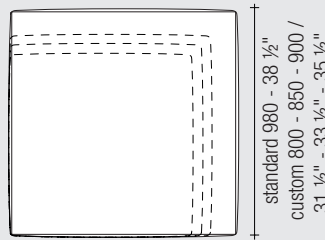

End units with structural backrest cushions

standard 900 - 1100 /
35 1/2" - 43 1/4"
custom 950 - 1000 - 1050 /
37 1/4" - 39 1/4" - 41 1/4"

Central units

standard 800 - 1000 /
31 1/2" - 39 1/4"
custom 850 - 900 - 950 /
33 1/2" - 35 1/2" - 37 1/4"

Central units with structural backrest cushions

standard 800 - 1000 /
31 1/2" - 39 1/4"
custom 850 - 900 - 950 /
33 1/2" - 35 1/2" - 37 1/4"

Pouf

standard 800 - 31 1/2"
custom 850 - 900 - 950 /
33 1/2" - 35 1/2" - 37 1/4"

Square pouf

standard 980 - 38 1/2"
custom 800 - 850 - 900 /
31 1/2" - 33 1/2" - 35 1/2"