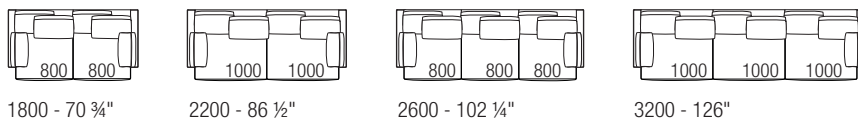

GLEE

abacus components

Sofa depth 980 - 38 1/2"

Sofa with structural backrest cushions 550x550 - 21 3/4" x 21 3/4" depth 980 - 38 1/2"

End unit - custom depth 980 - 38 1/2"

End unit with structural backrest cushions 550x550 - 21 3/4" x 21 3/4" - custom depth 980 - 38 1/2"

Central unit - custom depth 980 - 38 1/2"

Central unit with structural backrest cushions 550x550 - 21 3/4" x 21 3/4" - custom depth 980 - 38 1/2"

Corner unit depth 980 - 38 1/2"

Corner unit with structural backrest cushions 550x550 - 21 3/4" x 21 3/4" depth 980 - 38 1/2"

980 - 38 1/2"

Additional cushion

480 x 480
18 3/4" x 18 3/4"

550 x 550
21 3/4" x 21 3/4"

600 x 320
23 1/2" x 12 1/2"

Custom-size units

End units

standard 900 - 1100 /
35 1/2" - 43 1/4"
custom 950 - 1000 - 1050 /
37 1/4" - 39 1/4" - 41 1/4"

End units with structural backrest cushions

standard 900 - 1100 /
35 1/2" - 43 1/4"
custom 950 - 1000 - 1050 /
37 1/4" - 39 1/4" - 41 1/4"

Central units

standard 800 - 1000 /
31 1/2" - 39 1/4"
custom 850 - 900 - 950 /
33 1/2" - 35 1/2" - 37 1/4"