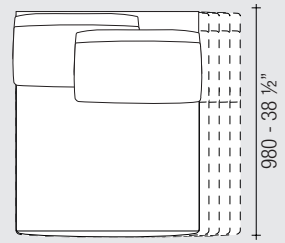

Central unit - custom depth 980 - 38 1/2"

Central unit with structural backrest cushions 550x550 - 21 3/4" x 21 3/4" - custom depth 980 - 38 1/2"

Corner unit depth 980 - 38 1/2"

Corner unit with structural backrest cushions 550x550 - 21 3/4" x 21 3/4" depth 980 - 38 1/2"

980 - 38 1/2"

Additional cushion

480 x 480
18 3/4" x 18 3/4"

550 x 550
21 3/4" x 21 3/4"

600 x 320
23 1/2" x 12 1/2"

Custom-size units

End units

standard 900 - 1100 /
35 1/2" - 43 1/4"
custom 950 - 1000 - 1050 /
37 1/4" - 39 1/4" - 41 1/4"

End units with structural backrest cushions

standard 900 - 1100 /
35 1/2" - 43 1/4"
custom 950 - 1000 - 1050 /
37 1/4" - 39 1/4" - 41 1/4"

Central units

standard 800 - 1000 /
31 1/2" - 39 1/4"
custom 850 - 900 - 950 /
33 1/2" - 35 1/2" - 37 1/4"

Central units with structural backrest cushions

standard 800 - 1000 /
31 1/2" - 39 1/4"
custom 850 - 900 - 950 /
33 1/2" - 35 1/2" - 37 1/4"

Pouf

standard 800 - 31 1/2"
custom 850 - 900 - 950 /
33 1/2" - 35 1/2" - 37 1/4"