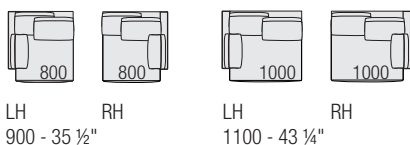

GLEE

abacus components

Sofa depth 980 - 38 1/2"

Sofa with structural backrest cushions 550x550 - 21 3/4" x 21 3/4" depth 980 - 38 1/2"

End unit - custom depth 980 - 38 1/2"

End unit with structural backrest cushions 550x550 - 21 3/4" x 21 3/4" - custom depth 980 - 38 1/2"

Central unit - custom depth 980 - 38 1/2"

Central unit with structural backrest cushions 550x550 - 21 3/4" x 21 3/4" - custom depth 980 - 38 1/2"

Corner unit depth 980 - 38 1/2"

Corner unit with structural backrest cushions 550x550 - 21 3/4" x 21 3/4" depth 980 - 38 1/2"

980 - 38 1/2"

Additional cushion

480 x 480
18 3/4" x 18 3/4"

550 x 550
21 3/4" x 21 3/4"

600 x 320
23 1/2" x 12 1/2"

Custom-size units

End units

standard 900 - 1100 /
35 1/2" - 43 1/4"
custom 950 - 1000 - 1050 /
37 1/4" - 39 1/4" - 41 1/4"

End units with structural backrest cushions

standard 900 - 1100 /
35 1/2" - 43 1/4"
custom 950 - 1000 - 1050 /
37 1/4" - 39 1/4" - 41 1/4"

Central units

standard 800 - 1000 /
31 1/2" - 39 1/4"
custom 850 - 900 - 950 /
33 1/2" - 35 1/2" - 37 1/4"