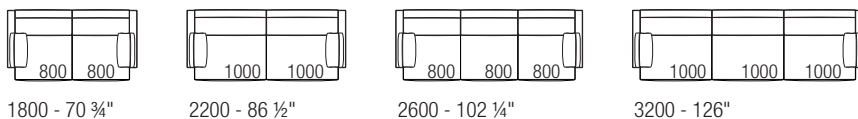

GLEE

abacus components

Sofa depth 980 - 38 1/2"

Sofa with structural backrest cushions 550x550 - 21 3/4" x 21 3/4" depth 980 - 38 1/2"

End unit - custom depth 980 - 38 1/2"

End unit with structural backrest cushions 550x550 - 21 3/4" x 21 3/4" - custom depth 980 - 38 1/2"

Central unit - custom depth 980 - 38 1/2"

Central unit with structural backrest cushions 550x550 - 21 3/4" x 21 3/4" - custom depth 980 - 38 1/2"

Corner unit depth 980 - 38 1/2"

Corner unit with structural backrest cushions 550x550 - 21 3/4" x 21 3/4" depth 980 - 38 1/2"

980 - 38 1/2"

Additional cushion

480 x 480
18 3/4" x 18 3/4"

550 x 550
21 3/4" x 21 3/4"

600 x 320
23 1/2" x 12 1/2"

Custom-size units

End units

standard 900 - 1100 /
35 1/2" - 43 1/4"
custom 950 - 1000 - 1050 /
37 1/4" - 39 1/4" - 41 1/4"

End units with structural backrest cushions

standard 900 - 1100 /
35 1/2" - 43 1/4"
custom 950 - 1000 - 1050 /
37 1/4" - 39 1/4" - 41 1/4"

Central units

standard 800 - 1000 /
31 1/2" - 39 1/4"
custom 850 - 900 - 950 /
33 1/2" - 35 1/2" - 37 1/4"