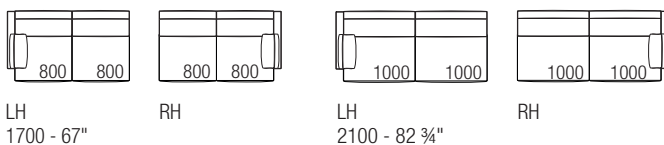

GLEE

abacus components

Sofa depth 980 - 38 1/2"

Sofa with structural backrest cushions 550x550 - 21 3/4" x 21 3/4" depth 980 - 38 1/2"

End unit - custom depth 980 - 38 1/2"

End unit with structural backrest cushions 550x550 - 21 3/4" x 21 3/4" - custom depth 980 - 38 1/2"

Central unit - custom depth 980 - 38 1/2"

Central unit with structural backrest cushions 550x550 - 21 3/4" x 21 3/4" - custom depth 980 - 38 1/2"

Corner unit depth 980 - 38 1/2"

Corner unit with structural backrest cushions 550x550 - 21 3/4" x 21 3/4" depth 980 - 38 1/2"

980 - 38 1/2"

Additional cushion

480 x 480
18 3/4" x 18 3/4"

550 x 550
21 3/4" x 21 3/4"

600 x 320
23 1/2" x 12 1/2"

Custom-size units

End units

standard 900 - 1100 /
35 1/2" - 43 1/4"
custom 950 - 1000 - 1050 /
37 1/4" - 39 1/4" - 41 1/4"