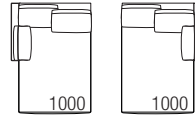

Central unit - custom depth 980 - 38 1/2"

Central unit with structural backrest cushions 550x550 - 21 3/4" x 21 3/4" - custom depth 980 - 38 1/2"

Corner unit depth 980 - 38 1/2"

Corner unit with structural backrest cushions 550x550 - 21 3/4" x 21 3/4" depth 980 - 38 1/2"

GLEE

abacus components

End unit dormeuse depth 1580 - 62 1/4"

LH
1100 - 43 1/4"

End unit dormeuse with structural backrest cushions 550x550 - 21 3/4" x 21 3/4" depth 1580 - 62 1/4"

LH
1100 - 43 1/4"

Central dormeuse depth 1580 - 62 1/4"

LH
1100 - 43 1/4"

Central dormeuse with structural backrest cushions 550x550 - 21 3/4" x 21 3/4" depth 1580 - 62 1/4"

1000 - 39 1/4"

Pouf - custom depth 980 - 38 1/2"

800 - 31 1/2"

Square pouf - custom depth 980 - 38 1/2"

980 - 38 1/2"

Additional cushion

480 x 480
18 3/4" x 18 3/4"

550 x 550
21 3/4" x 21 3/4"

600 x 320
23 1/2" x 12 1/2"

Custom-size units

End units

standard 900 - 1100 /
35 1/2" - 43 1/4"
custom 950 - 1000 - 1050 /
37 1/4" - 39 1/4" - 41 1/4"