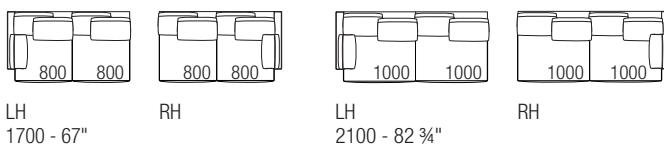

GLEE

abacus components

Sofa depth 980 - 38 1/2"

Sofa with structural backrest cushions 550x550 - 21 3/4" x 21 3/4" depth 980 - 38 1/2"

End unit - custom depth 980 - 38 1/2"

End unit with structural backrest cushions 550x550 - 21 3/4" x 21 3/4" - custom depth 980 - 38 1/2"

Central unit - custom depth 980 - 38 1/2"

Central unit with structural backrest cushions 550x550 - 21 3/4" x 21 3/4" - custom depth 980 - 38 1/2"

Corner unit depth 980 - 38 1/2"

Corner unit with structural backrest cushions 550x550 - 21 3/4" x 21 3/4" depth 980 - 38 1/2"

980 - 38 1/2"

Additional cushion

480 x 480
18 3/4" x 18 3/4"

550 x 550
21 3/4" x 21 3/4"

600 x 320
23 1/2" x 12 1/2"

Custom-size units

End units

standard 900 - 1100 /
35 1/2" - 43 1/4"
custom 950 - 1000 - 1050 /
37 1/4" - 39 1/4" - 41 1/4"

End units with structural backrest cushions

standard 900 - 1100 /
35 1/2" - 43 1/4"
custom 950 - 1000 - 1050 /
37 1/4" - 39 1/4" - 41 1/4"

Central units

standard 800 - 1000 /
31 1/2" - 39 1/4"
custom 850 - 900 - 950 /
33 1/2" - 35 1/2" - 37 1/4"