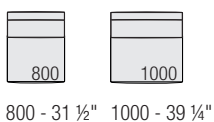

GLEE

abacus components

Sofa depth 980 - 38 1/2"

Sofa with structural backrest cushions 550x550 - 21 3/4" x 21 3/4" depth 980 - 38 1/2"

End unit - custom depth 980 - 38 1/2"

End unit with structural backrest cushions 550x550 - 21 3/4" x 21 3/4" - custom depth 980 - 38 1/2"

Central unit - custom depth 980 - 38 1/2"

Central unit with structural backrest cushions 550x550 - 21 3/4" x 21 3/4" - custom depth 980 - 38 1/2"

Corner unit depth 980 - 38 1/2"

Corner unit with structural backrest cushions 550x550 - 21 3/4" x 21 3/4" depth 980 - 38 1/2"

980 - 38 1/2"

Additional cushion

480 x 480
18 3/4" x 18 3/4"

550 x 550
21 3/4" x 21 3/4"

600 x 320
23 1/2" x 12 1/2"

Custom-size units

End units

standard 900 - 1100 /
35 1/2" - 43 1/4"
custom 950 - 1000 - 1050 /
37 1/4" - 39 1/4" - 41 1/4"

End units with structural backrest cushions

standard 900 - 1100 /
35 1/2" - 43 1/4"
custom 950 - 1000 - 1050 /
37 1/4" - 39 1/4" - 41 1/4"

Central units

standard 800 - 1000 /
31 1/2" - 39 1/4"
custom 850 - 900 - 950 /
33 1/2" - 35 1/2" - 37 1/4"