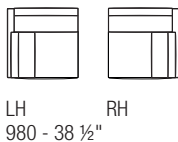

GLEE

abacus components

Sofa depth 980 - 38 1/2"

Sofa with structural backrest cushions 550x550 - 21 3/4" x 21 3/4" depth 980 - 38 1/2"

End unit - custom depth 980 - 38 1/2"

End unit with structural backrest cushions 550x550 - 21 3/4" x 21 3/4" - custom depth 980 - 38 1/2"

Central unit - custom depth 980 - 38 1/2"

Central unit with structural backrest cushions 550x550 - 21 3/4" x 21 3/4" - custom depth 980 - 38 1/2"

Corner unit depth 980 - 38 1/2"

Corner unit with structural backrest cushions 550x550 - 21 3/4" x 21 3/4" depth 980 - 38 1/2"

980 - 38 1/2"

Additional cushion

480 x 480
18 3/4" x 18 3/4"

550 x 550
21 3/4" x 21 3/4"

600 x 320
23 1/2" x 12 1/2"

Custom-size units

End units

standard 900 - 1100 /
35 1/2" - 43 1/4"
custom 950 - 1000 - 1050 /
37 1/4" - 39 1/4" - 41 1/4"

End units with structural backrest cushions

standard 900 - 1100 /
35 1/2" - 43 1/4"
custom 950 - 1000 - 1050 /
37 1/4" - 39 1/4" - 41 1/4"

Central units

standard 800 - 1000 /
31 1/2" - 39 1/4"
custom 850 - 900 - 950 /
33 1/2" - 35 1/2" - 37 1/4"