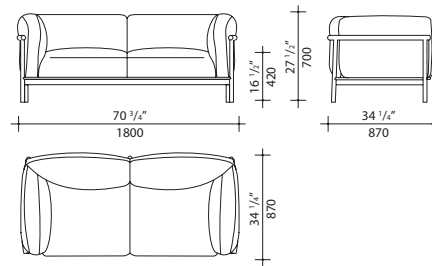

TAIKI

Description

Graphic

SOFA

Width 1800 - 70 3/4"

Structure finishing:
- heat-treated oak-stained as

Seat/backrest finishing:
- upholstery in fabric/synthetic leather/
leather
removable upholstery

ARMCHAIR

Width 960 - 37 3/4"

Structure finishing:
- heat-treated oak-stained as

Seat/backrest finishing:
- upholstery in fabric/synthetic leather/
leather
removable upholstery